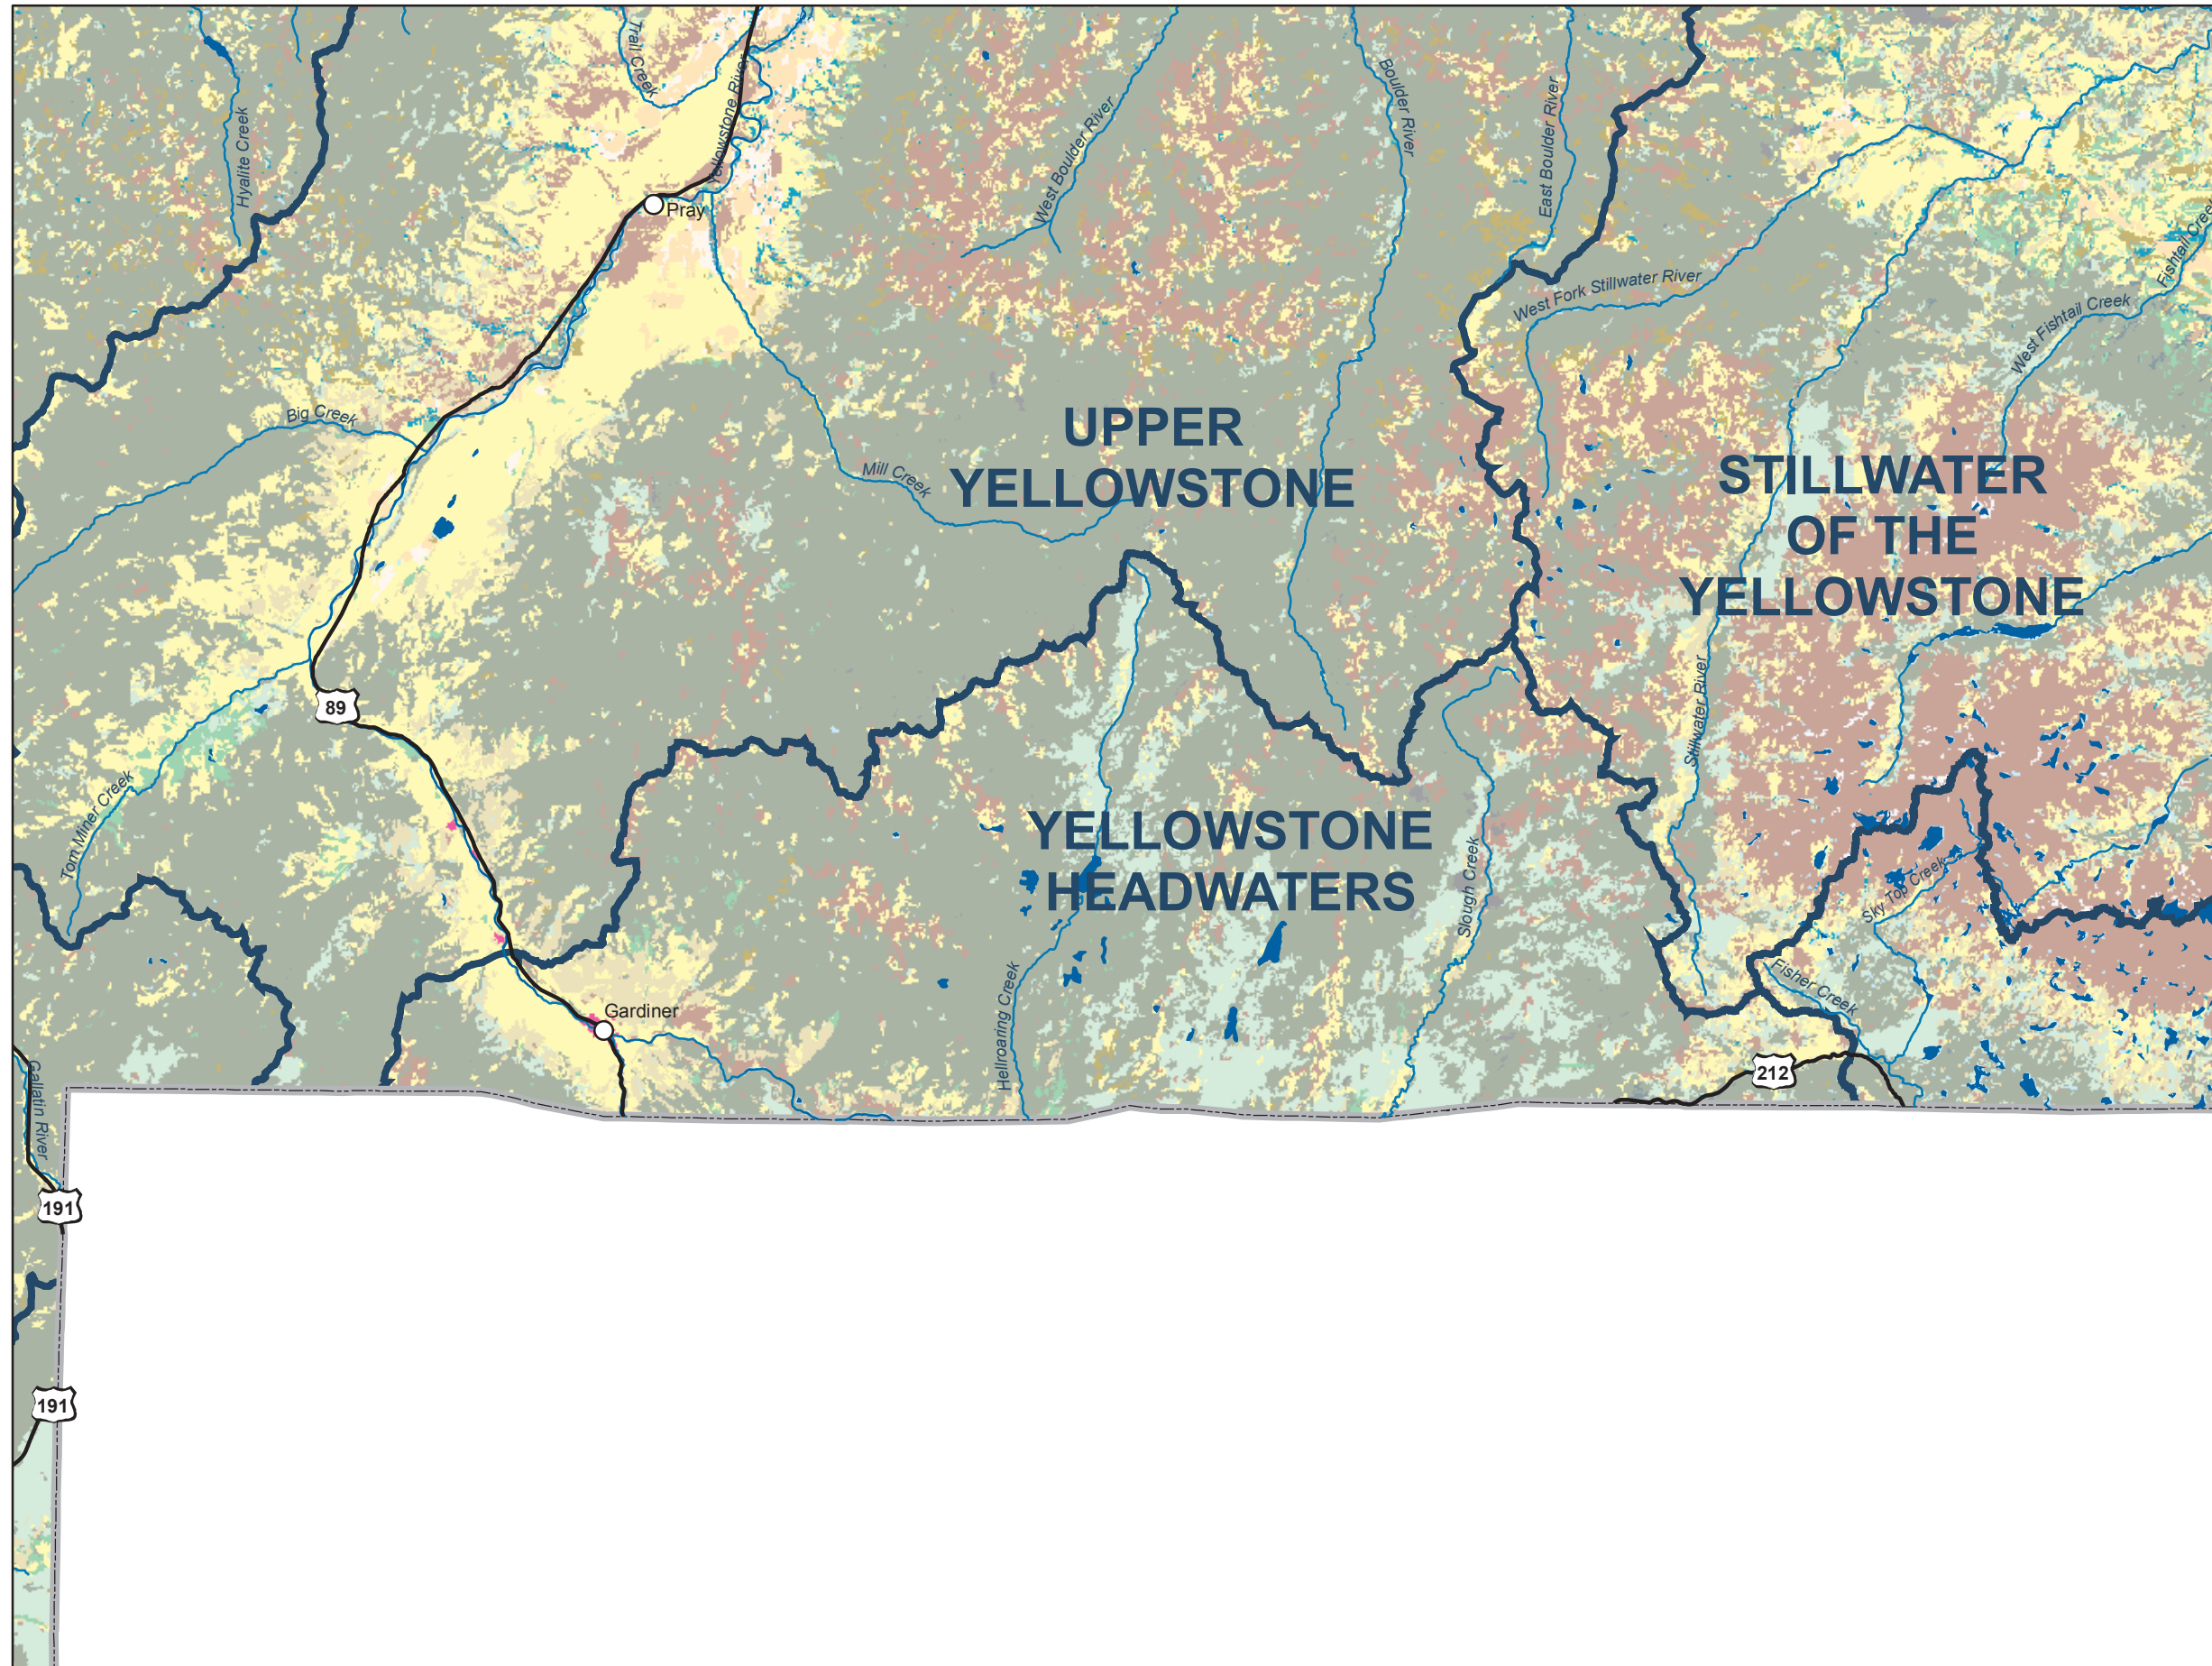

YELLOWSTONE HEADWATERS

HUC 10070001

- Legend
- Lake - Reservoir
 - Perennial River
 - Sub Basin (Fourth Code)
 - Land Cover - Use
 - Urban
 - Dryand Agriculture
 - Irrigated Agriculture
 - Upland Grassland
 - Moist Grassland
 - Dry Shrubland
 - Tree/Grassland
 - Mixed Deciduous Forest
 - Conifer Forest
 - Herbaceous Dominated Riparian
 - Shrub Dominated Riparian
 - Tree Dominated Riparian
 - Water
 - Barren
 - Badlands
 - Cloud

Map Scale: 1:350,000